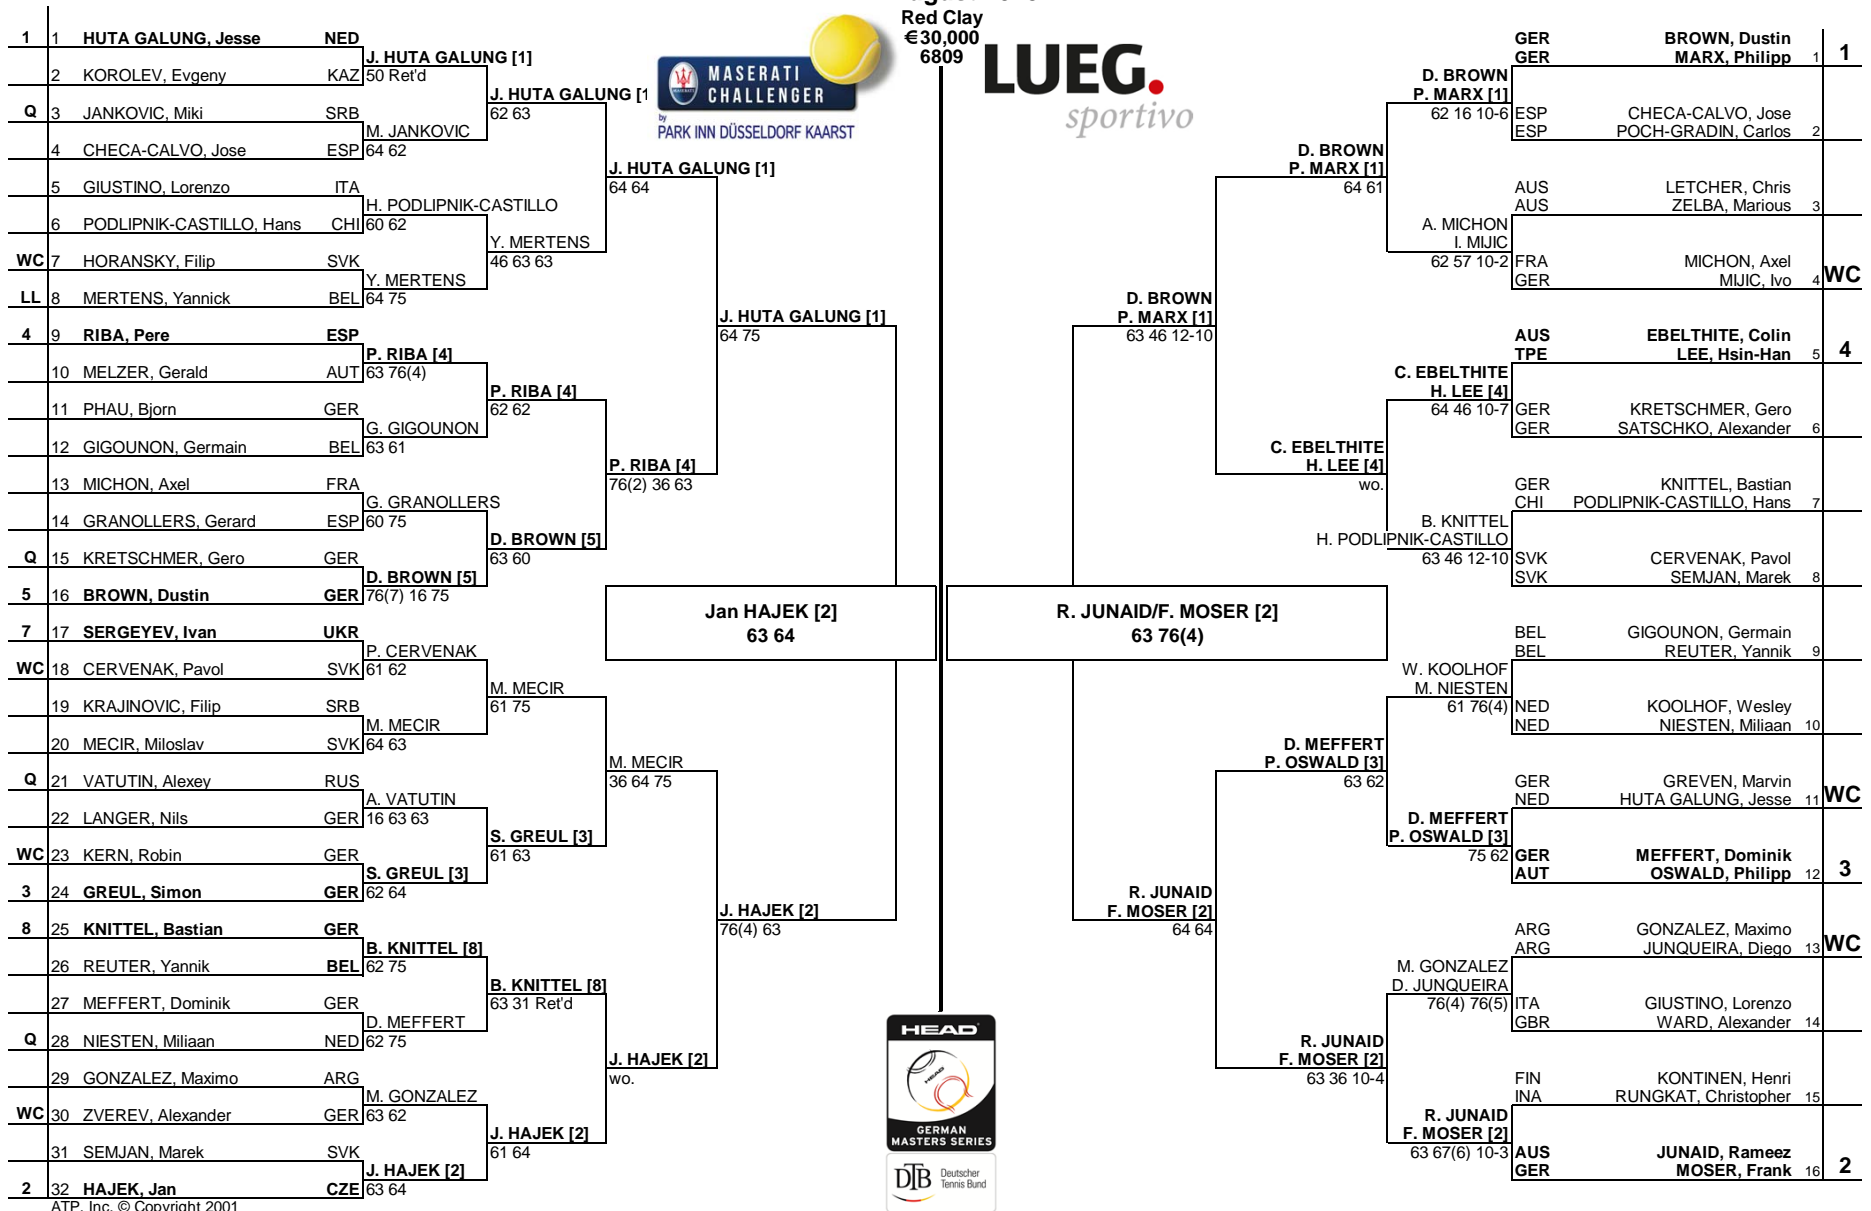

MAIN DRAW SINGLES

Maserati Challenger

Meerbusch, Germany
12-18 August 2013

MAIN DRAW DOUBLES

Seeded Players	Rank	Prize Money	Pts.	Lucky Losers
1 HUTA GALUNG, Jesse	108	Winner € 4,300	80	Y. Mertens - J. Mertl (Leg)
2 HAJEK, Jan	125	Finalist € 2,500	48	
3 GREUL, Simon	164	Semi-Finalist € 1,500	29	
4 RIBA, Pere	168	Quarter-Finalist € 875	15	
5 BROWN, Dustin	176	2nd Round € 530	6	B. Knittel - Left Calf
6 MERTENS, Yannick	477	1st Round € 310	0	D. Meffert - Right Elbow
7 SERGEYEV, Ivan	178			E. Korolev - Left Ankle
8 KNITTEL, Bastian	186			

ATP, Inc. © Copyright 2001

Seeded Players	Rank	Prize Money (Per Team)	Pts.	Alternates/Lucky Losers
1 D. Brown / P. Marx	182	Winner € 1,900	80	
2 R. Junaid / F. Moser	194	Finalist € 1,100	48	
3 D. Meffert / P. Oswald	202	Semi-Finalist € 650	29	
4 C. Ebelthite / H. Lee	259	Quarter-Finalist € 400	15	

Challenger Supervisor: Roland Herfel