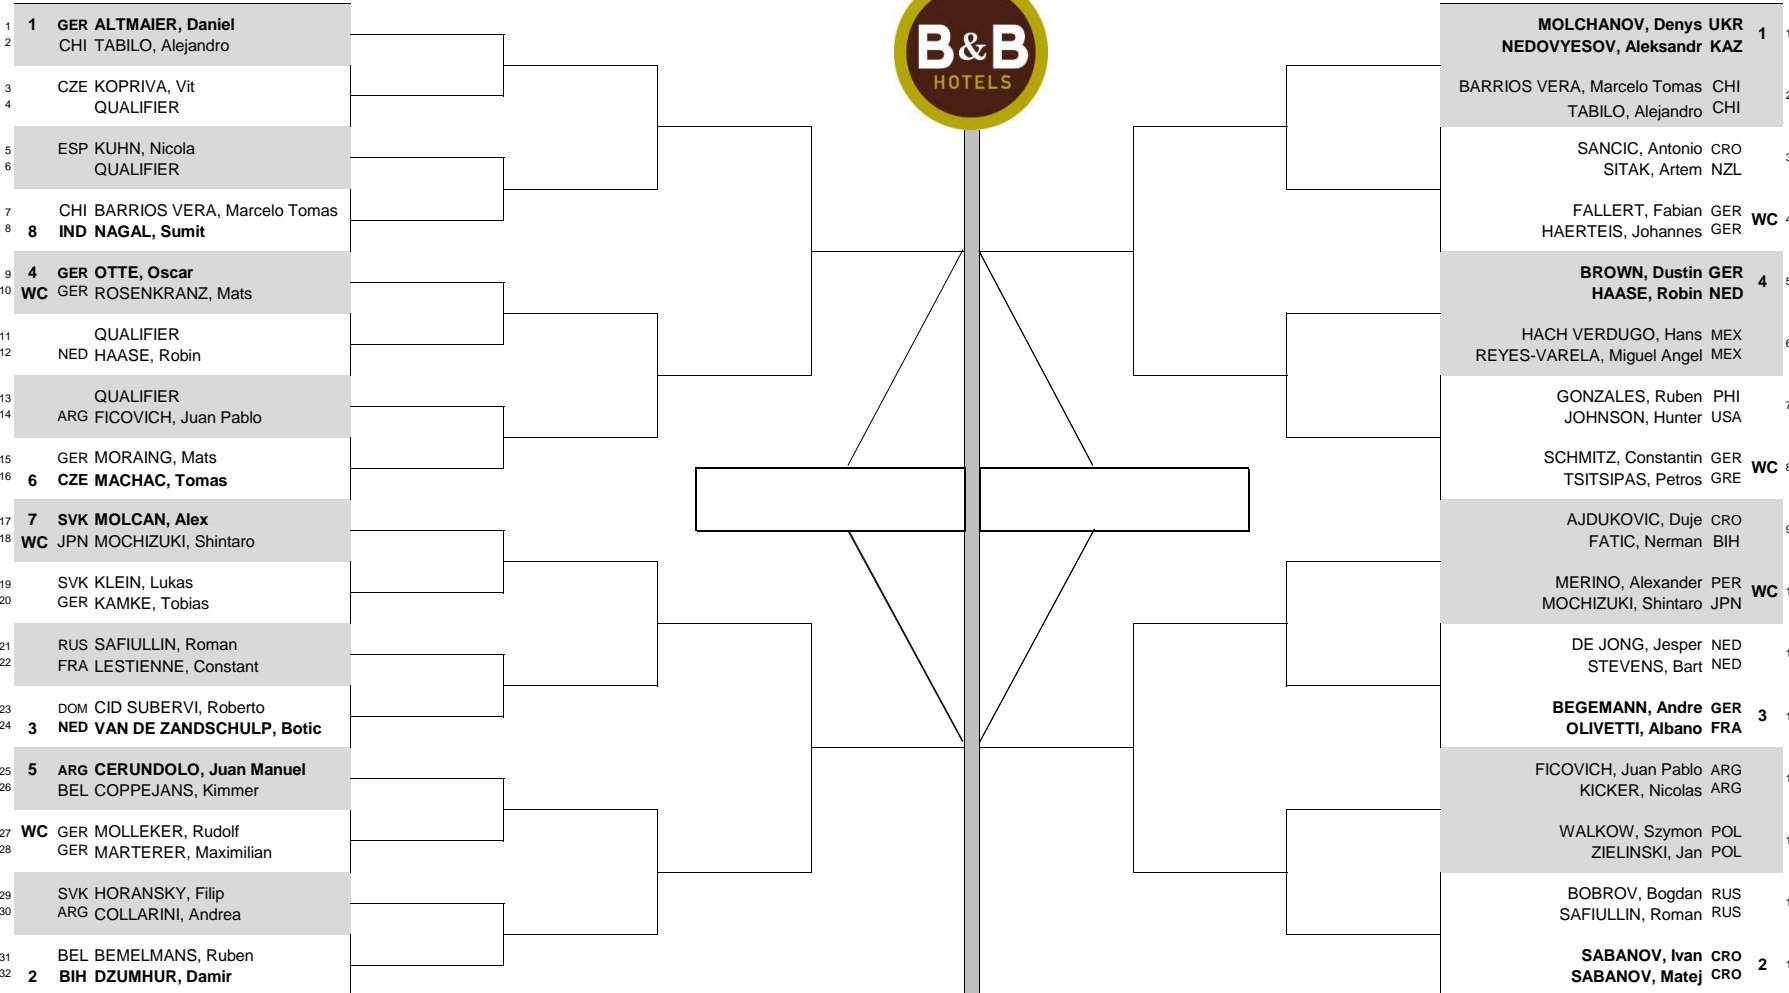

CITY, COUNTRY
Meerbusch, Germany

TOURNAMENT DATES
9-15 August 2021

SURFACE
Red Clay

CATEGORY
Challenger 80

PRIZE MONEY
€ 44,820

STATUS	NAT	MAIN DRAW SINGLES	MAIN DRAW DOUBLES	NAT.	STATUS
--------	-----	-------------------	-------------------	------	--------

ATP, Inc. © Copyright 2019

SEEDED PLAYERS				ALTERNATES / LUCKY LOSERS				SEEDED TEAMS				ALTERNATES			
RANK	PRIZE MONEY	POINTS	RETIREMENTS/WALKOVERS	RANK	PRIZE MONEY (PER TEAM)	POINTS	RETIREMENTS/W.O.	RANK	PRIZE MONEY (PER TEAM)	POINTS	RETIREMENTS/W.O.	RANK	PRIZE MONEY (PER TEAM)	POINTS	RETIREMENTS/W.O.
1	€ 6,190	80		1	€ 2,670	80		1	€ 2,670	80					
2	€ 3,650	48		2	€ 1,550	48		2	€ 1,550	48					
3	€ 2,160	29		3	€ 930	29		3	€ 930	29					
4	€ 1,260	15		4	€ 550	15		4	€ 550	15					
5	€ 730	7			€ 310	0			€ 310	0					
6	€ 450	0													
7															
8															