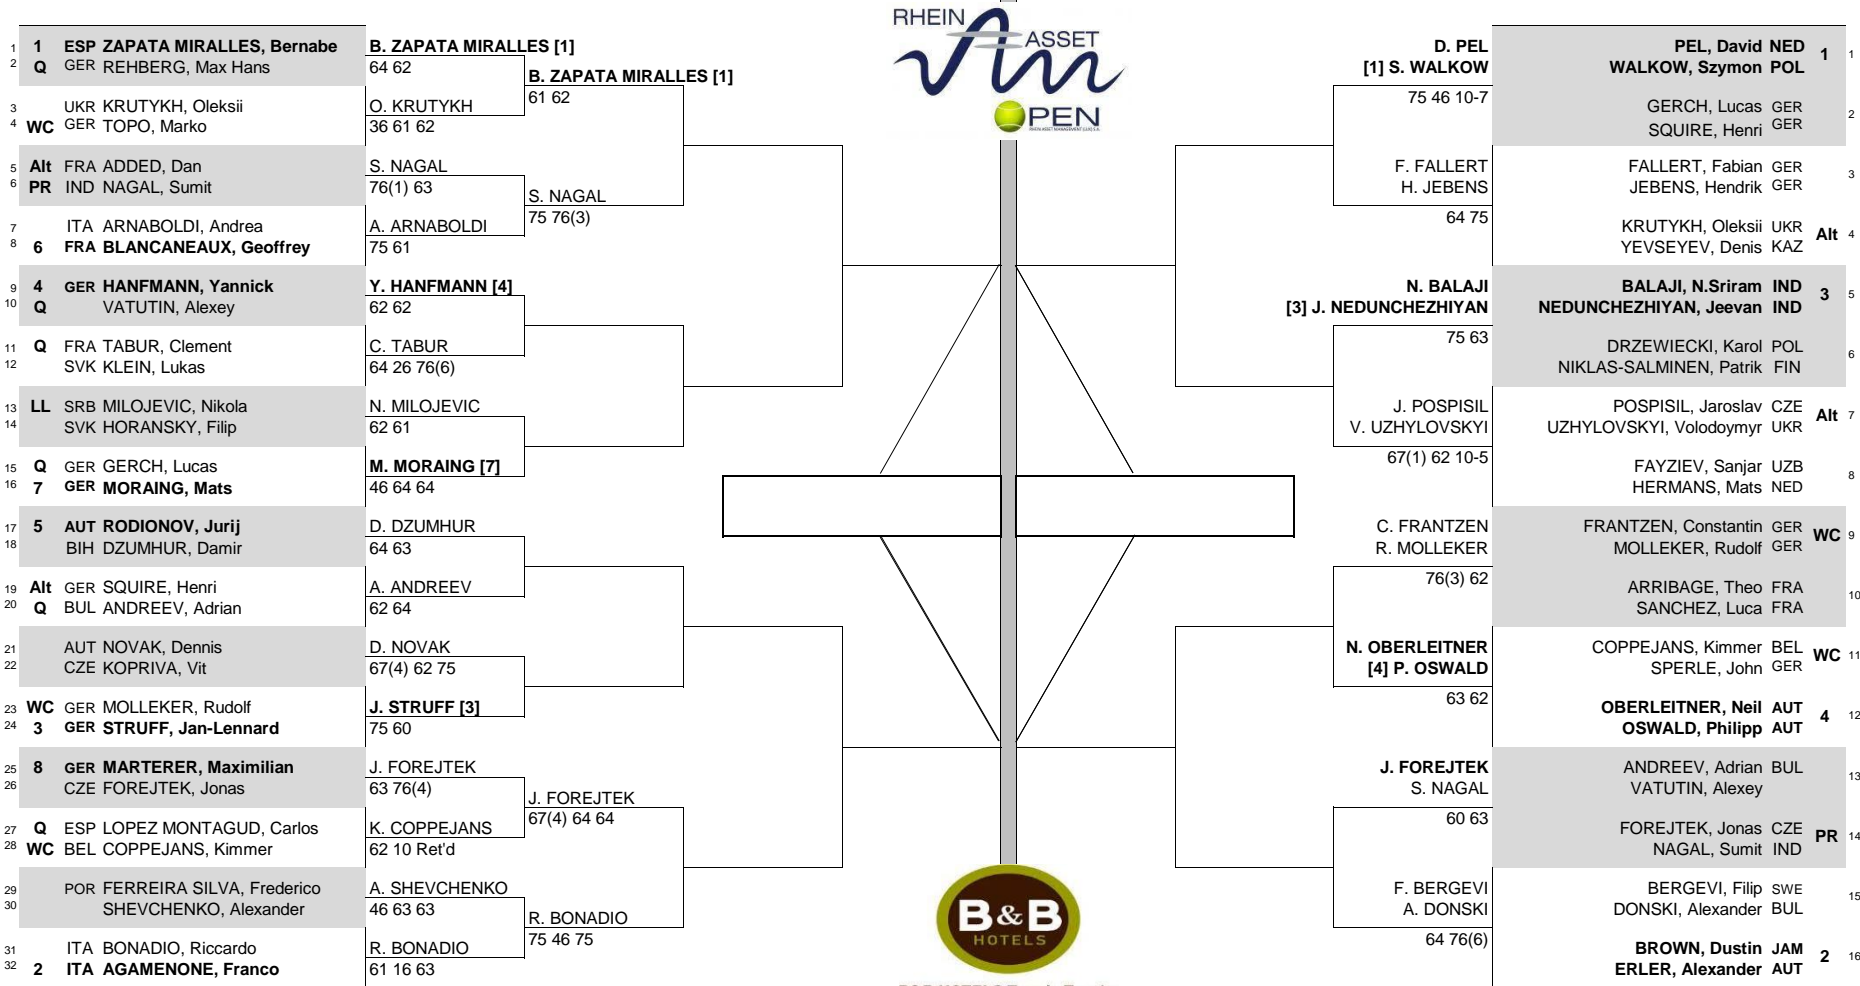

RHEIN ASSET OPEN

CITY, COUNTRY
Meerbusch, Germany

TOURNAMENT DATES
8 – 14 AUGUST 2022

SURFACE
Red Clay

CATEGORY
Challenger 80

PRIZE MONEY
€ 45,730

STATUS	NAT	MAIN DRAW SINGLES		MAIN DRAW DOUBLES		NAT	STATUS
--------	-----	-------------------	--	-------------------	--	-----	--------

ATP, Inc. © Copyright 2019

B&B HOTELS Tennis Trophy

SEEDED PLAYERS				ALTERNATES/LUCKY LOSERS				SEEDED TEAMS				ALTERNATES			
RANK	PRIZE MONEY	POINTS	RETIREMENTS/WALKOVERS	RANK	PRIZE MONEY (PER TEAM)	POINTS	RETIREMENTS/W.O.	RANK	PRIZE MONEY (PER TEAM)	POINTS	RETIREMENTS/W.O.	RANK	PRIZE MONEY (PER TEAM)	POINTS	
1	€ 6,190	80	N. Milojevic (LL)	1	€ 2,670	80	O. Krutykh / D. Yevseyev	1	€ 2,670	80	O. Krutykh / D. Yevseyev	1	€ 2,670	80	
2	€ 3,650	50	V. Sachko (Illness)	2	€ 1,550	50	J. Pospisil / V. Uzhylovskiy	2	€ 1,550	50	J. Pospisil / V. Uzhylovskiy	2	€ 1,550	50	
3	€ 2,160	30	C. Lopez Montagud - Left Wrist	3	€ 930	30	W. Paulson (Right Arm)	3	€ 930	30	W. Paulson (Right Arm)	3	€ 930	30	
4	€ 1,260	16		4	€ 550	16		4	€ 550	16		4	€ 550	16	
5	€ 730	7		5	€ 310	7		5	€ 310	7		5	€ 310	7	
6	€ 450	0		6	€ 310	0		6	€ 310	0		6	€ 310	0	
7				7				7				7			
8				8				8				8			