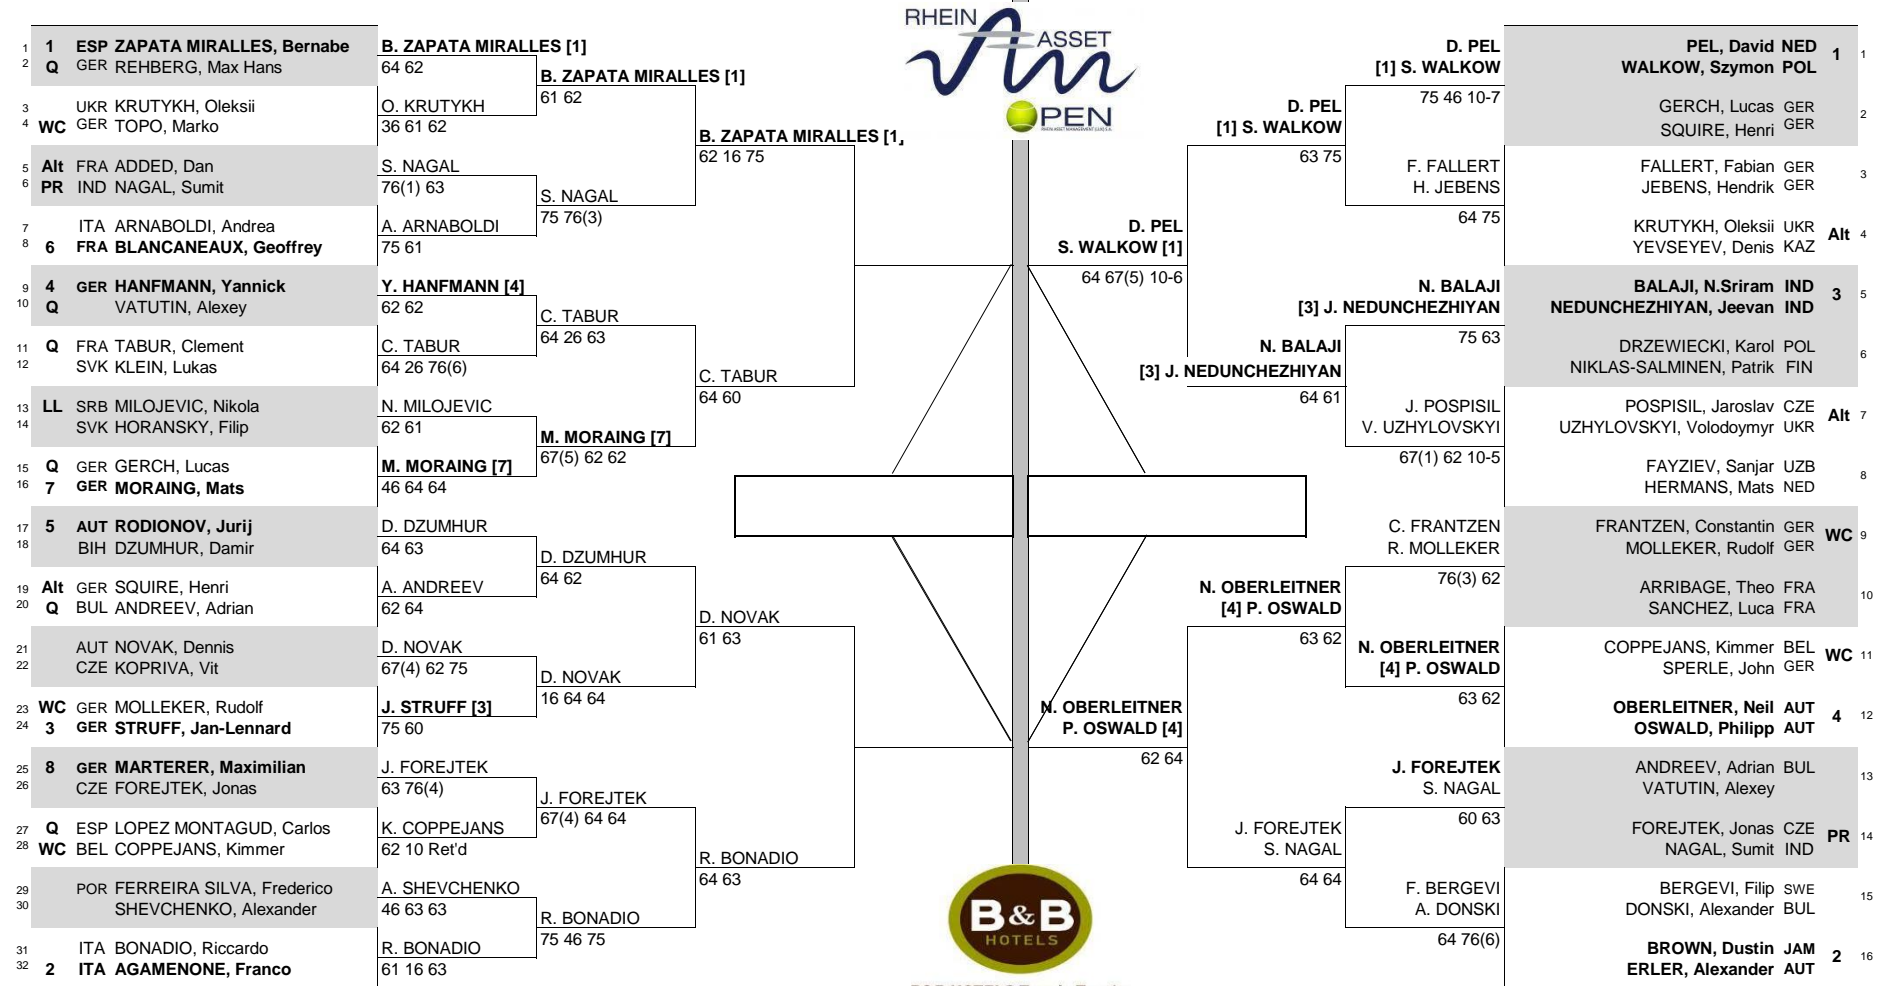

# RHEIN ASSET OPEN

**CITY, COUNTRY**  
Meerbusch, Germany

**TOURNAMENT DATES**  
8 – 14 AUGUST 2022

**SURFACE**  
Red Clay

**CATEGORY**  
Challenger 80

**PRIZE MONEY**  
€ 45,730

STATUS	NAT	MAIN DRAW SINGLES		MAIN DRAW DOUBLES		NAT	STATUS
--------	-----	-------------------	--	-------------------	--	-----	--------

B & B HOTELS Tennis Trophy

SEEDED PLAYERS				ALTERNATES/LUCKY LOSERS				WITHDRAWALS				RETIREMENTS/WALKOVERS				SEEDED TEAMS				ALTERNATES				RETIREMENTS/W.O.						
RANK	PRIZE MONEY	POINTS		RANK	PRIZE MONEY	POINTS		RANK	PRIZE MONEY	POINTS		RANK	PRIZE MONEY	POINTS		RANK	PRIZE MONEY	POINTS		RANK	PRIZE MONEY	POINTS		RANK	PRIZE MONEY	POINTS				
1	€ 6,190	80	ZAPATA MIRALLES, Bernabe	80	€ 2,670	80	N. Milojevic (LL)		225	€ 2,670	80	1	€ 2,670	80	O. Krutykh / D. Yevseyev															
2	€ 3,650	50	AGAMENONE, Franco	50	€ 1,550	50	D. Added (Alt)		229	€ 1,550	50	2	€ 1,550	50	J. Postpisi / V. Uzhylovskiy															
3	€ 2,160	30	STRUFF, Jan-Lennard	30	€ 930	30	H. Squire (Alt)		239	€ 930	30	3	€ 930	30																
4	€ 1,260	16	HANFMANN, Yannick	16	€ 550	16			300	€ 550	16	4	€ 550	16																
5	€ 730	7	RODIONOV, Jurij	7	€ 310	7				€ 310	7			0	F. Agamenone (Lower Back)															
6	€ 450	0	BLANCANEUX, Geoffrey	0		0					0			0	A. Paulson (Right Arm)															
7			MORAING, Mats																											
8			MALTERER, Maximilian																											